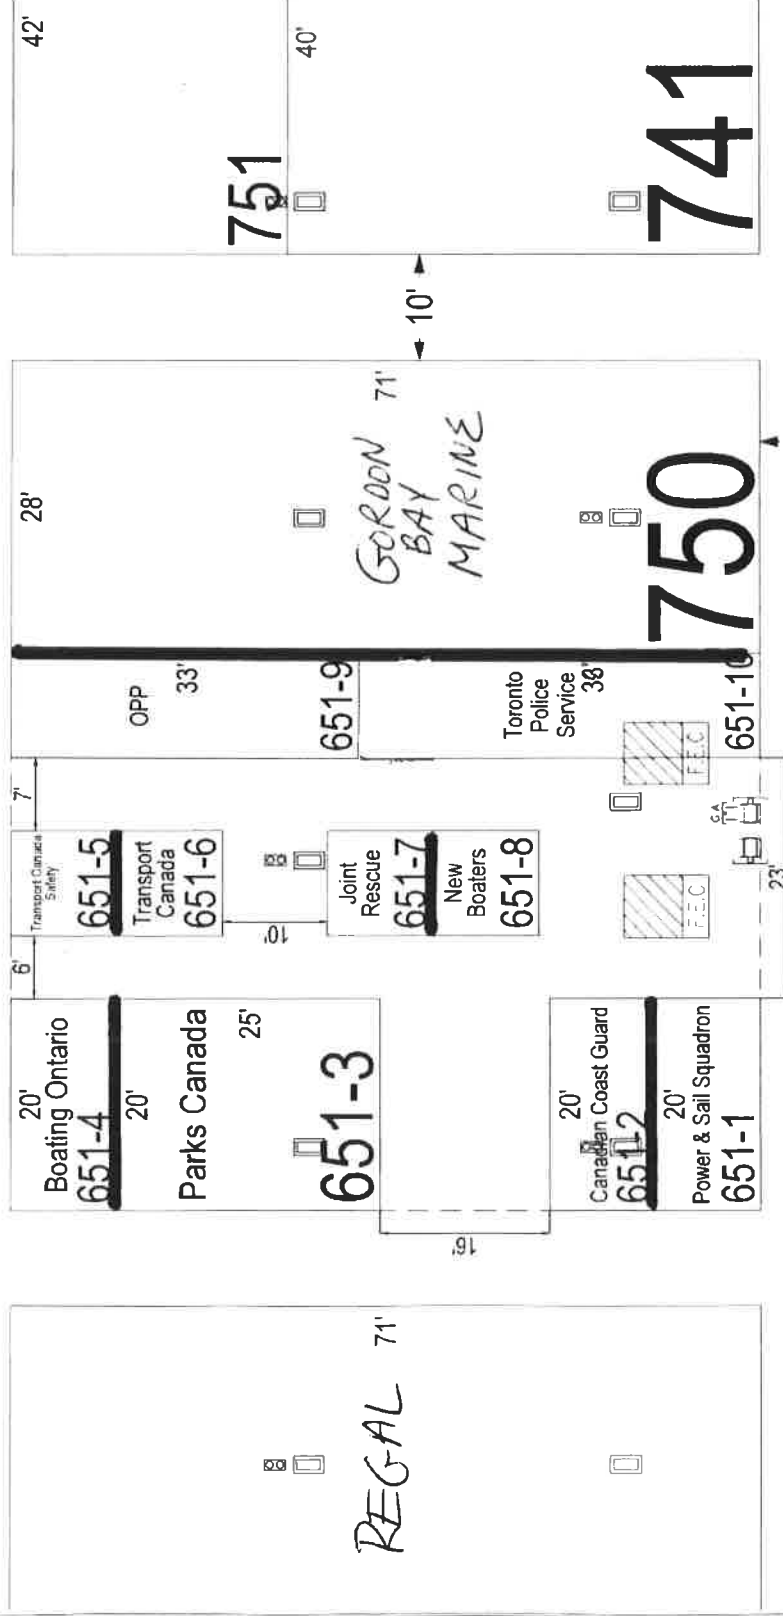

N.B. All dimensions are approx.

1719 1724 1725 1726 1730 1731 1732 1733

REGAL 71'

Boating Ontario 651-4 20'

Parks Canada 651-6 20'

Joint Rescue 651-7
New Boaters 651-8

Canadian Coast Guard 651-2 20'

Power & Sail Squadron 651-1 20'

OPP 651-9 33'

Toronto Police Service 651-10 38'

GORDON BAY MARINE 71'

750

651-3

741

CENTRAL MARINE 81'

38'

Confidential Property of Global Experience Specialists
 File: B0123 Dec 01 22.dwg
 Layout: schematica H
 Plotted: December 2, 2022, 5:05:02 PM
 By: Nasera Pribhal